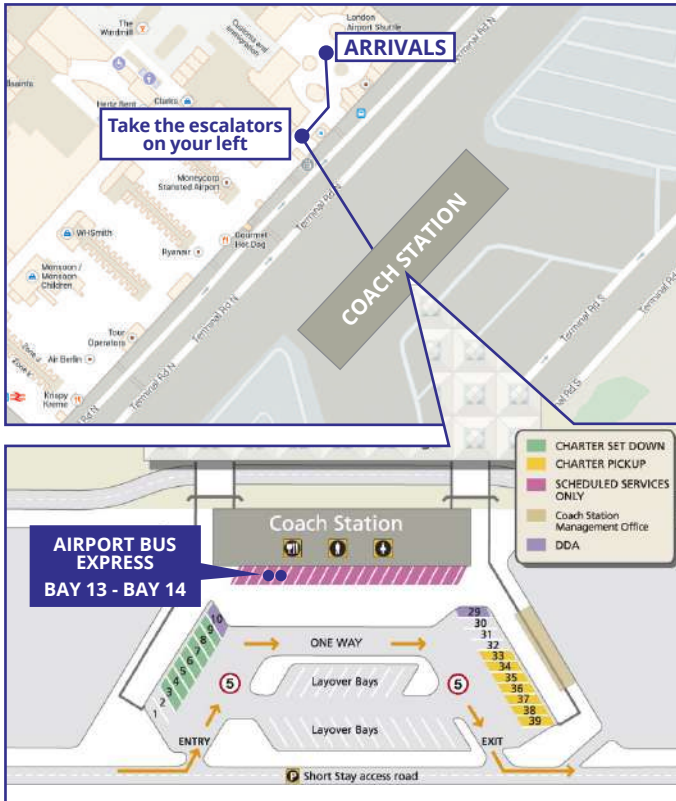

AT STANSTED AIRPORT

•• IMPORTANT REMINDER ••
Passenger should plan to arrive at Stansted Airport at least 3 hours before flight departure. Airport Bus Express does not accept responsibility for any missed flights. Passengers holding OPEN TICKETS are allowed to take any bus, but the PRIORITY BOARD is for passengers who have booked a departure time in advance.

Pre-booked passengers must arrive at the departure point for their journey not less than 15 minutes before the scheduled departure time shown on their ticket otherwise their seat reservation will be void and their seats reallocated to other passengers. In such cases tickets will remain valid for 24 hours from the scheduled departure time and passengers will be offered seats on the next available service on a 'first come, first served' basis.

STANSTED AIRPORT → LONDON

STANSTED AIRPORT	A21 - BAY 13		A20 - BAY 14	
	Stratford	Liverpool St.	Baker St.	Victoria
07:00			08:30	09:00
07:50		09:10		
08:00	09:10			
08:15			10:00	10:15
08:45			10:30	10:45
08:50	09:40	10:10		
09:15			11:00	11:15
09:20	10:10			
09:45			11:30	11:45
09:50	10:40	11:10		
10:15			12:00	12:15
10:20	11:10			
10:50	11:40	12:10		
11:15			13:00	13:15
11:20	12:10			
11:25		12:40		
11:45			13:30	13:45
11:50	12:40	13:10		
12:15			14:00	14:15
12:50	13:40	14:10		
13:15			15:00	15:15
13:20	14:10			
13:45			15:30	15:45
13:50	14:40	15:10		
14:15			16:00	16:15
14:20	15:10			
14:25		15:40		
14:45			16:30	16:45
14:50	15:40	16:10		
15:15			17:00	17:15
15:20	16:10	16:40		
15:50	16:40	17:10		
16:15			18:00	18:15
16:20	17:10			
16:50	17:40	18:10		
17:15			19:00	19:15
17:50	18:40	19:10		
18:15			20:00	20:15
18:45			20:30	20:45
18:50	19:40	20:10		
19:30	20:05	20:40		
19:45	20:35	21:00	21:30	21:45
20:45			22:15	22:25
20:45	21:35	22:15		
21:50	22:40	23:10		23:50
22:50	23:40	00:00		00:50
23:30			01:15	01:30
23:50	00:40	01:10		01:30
00:20	01:10	01:30	01:45	02:00
00:50	01:40	02:00		02:30
01:10	02:00	02:30		
01:40	02:30	03:00	03:20	03:30
02:30	03:20	03:30		
03:00	03:45	04:00		04:25
03:45	04:30	04:45		05:00

LONDON → STANSTED AIRPORT