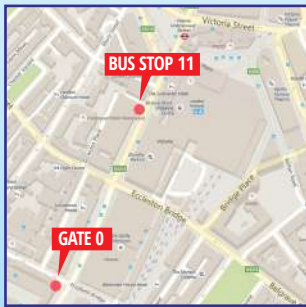

UNDERGROUND
VICTORIA
Victoria Coach
Station Gate 0

BUS STOP G
LIVERPOOL STREET
Bishopsgate 175, Bus Stop G.
2 min walk from Liverpool Rail/
Tube Station. (Approx. 200mt)

STRATFORD
Montfichet Road. BUS Stop 20.
3 min walk from Stratford Rail/
tube Station
In front of Westfield Palace
shopping Centre

BUS STOP 11
VICTORIA COACH STATION
Buckingham Palace Road 164,
Gate "0" (zero).
5 min walk from Victoria Rail/
Tube Station. (Approx. 400mt).
Coaches will pick up and drop
off also at Buckingham Palace
Road 76, Bus Stop 11.

BAKER STREET
Pick up at Gloucester Place 147, Dorset Square, Bus Stop 19.
3 min walk from Baker St. Tube Station. (Approx. 250mt).
Drop off at Baker Street 216, Bus Stop A.
1 min walk from Baker St. Tube Station. (Approx. 75mt).

STANSTED AIRPORT → LONDON

STANSTED AIRPORT	A21 - BAY 13		A20 - BAY 14	
	Stratford	Liverpool St.	Baker St.	Victoria
07:00			08:30	09:00
07:50		09:10		
08:00	09:10			
08:15			10:00	10:15
08:45			10:30	10:45
08:50	09:40	10:10		
09:15			11:00	11:15
09:20	10:10			
09:45			11:30	11:45
09:50	10:40	11:10		
10:15			12:00	12:15
10:20	11:10			
10:50	11:40	12:10		
11:15			13:00	13:15
11:20	12:10			
11:25		12:40		
11:45			13:30	13:45
11:50	12:40	13:10		
12:15			14:00	14:15
12:50	13:40	14:10		
13:15			15:00	15:15
13:20	14:10			
13:45			15:30	15:45
13:50	14:40	15:10		
14:15			16:00	16:15
14:20	15:10			
14:25		15:40		
14:45			16:30	16:45
14:50	15:40	16:10		
15:15			17:00	17:15
15:20	16:10	16:40		
15:50	16:40	17:10		
16:15			18:00	18:15
16:20	17:10			
16:50	17:40	18:10		
17:15			19:00	19:15
17:50	18:40	19:10		
18:15			20:00	20:15
18:45			20:30	20:45
18:50	19:40	20:10		
19:30	20:05	20:40		
19:45	20:35	21:00	21:30	21:45
20:45			22:15	22:25
20:45	21:35	22:15		
21:50	22:40	23:10		23:50
22:50	23:40	00:00		00:50
23:30			01:15	01:30
23:50	00:40	01:10		01:30
00:20	01:10	01:30	01:45	02:00
00:50	01:40	02:00		02:30
01:10	02:00	02:30		
01:40	02:30	03:00	03:20	03:30
02:30	03:20	03:30		
03:00	03:45	04:00		04:25
03:45	04:30	04:45		05:00