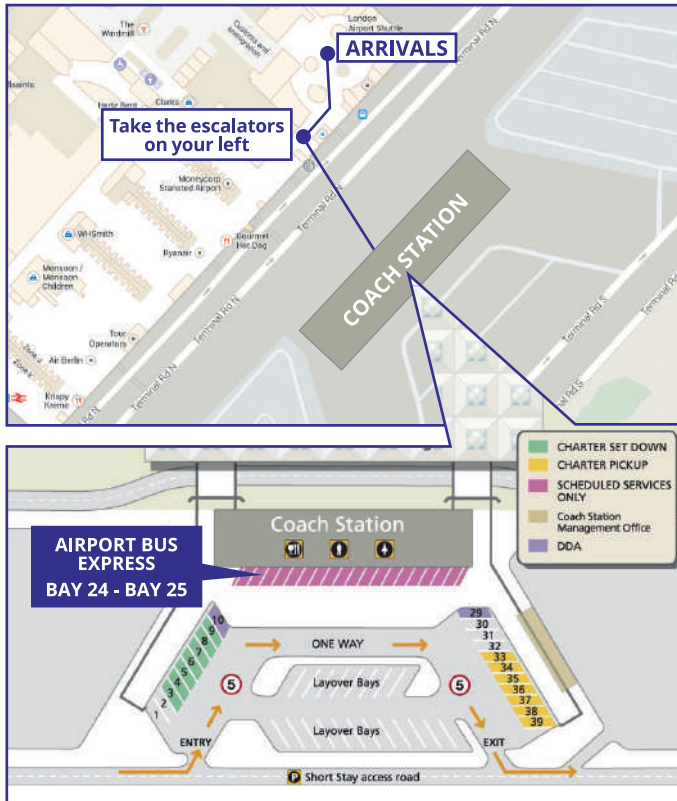

STRATFORD
 Montfichet Road. BUS Stop 20.
 3 min walk from Stratford Rail/
 tube Station
 In front of Westfield Palace
 shopping Centre

BUS STOP G

LIVERPOOL STREET
 Bishopsgate 175, Bus Stop G.
 2 min walk from Liverpool Rail/
 Tube Station. (Approx. 200m)

LONDON STANSTED AIRPORT

A21

UNDERGROUND
STRATFORD
 Montfichet Road
 Bus Stop 20

UNDERGROUND
LIVERPOOL ST.
 Bishops Gate 175
 Bus Stop G

AT STANSTED AIRPORT

•• IMPORTANT REMINDER ••

Passenger should plan to arrive at Stansted Airport at least 3 hours before flight departure. Airport Bus Express does not accept responsibility for any missed flights. Passengers holding OPEN TICKETS are allowed to take any bus, but the PRIORITY BOARD is for passengers who have booked a departure time in advance.

Pre-booked passengers must arrive at the departure point for their journey not less than 15 minutes before the scheduled departure time shown on their ticket otherwise their seat reservation will be void and their seats reallocated to other passengers. In such cases tickets will remain valid for 24 hours from the scheduled departure time and passengers will be offered seats on the next available service on a 'first come, first served' basis.

STANSTED AIRPORT → LONDON

STANSTED AIRPORT A21 - BAY 24-25	STRATFORD	LIVERPOOL STREET
04:15	05:00	
04:45	05:30	
05:00	05:50	
07:00	07:50	
07:30	08:20	
08:00	08:50	
08:30	09:20	
09:00	09:50	
09:30	10:20	
10:00	10:50	
11:00	11:50	
12:00	12:50	
12:30	13:20	
13:00	13:50	
13:30	14:20	
14:00	14:50	
14:30	15:20	
15:00	15:50	
15:30	16:20	
16:00	16:50	
16:30	17:20	
17:00	17:50	
17:30	18:20	
18:00	18:50	
18:30	19:20	
19:00	19:50	
19:30	20:20	
20:00	20:50	
20:30	21:20	
21:00	21:50	
22:00	22:50	
22:30	23:20	
23:00	23:50	
23:30	00:20	
00:00	00:50	01:10
00:30	01:20	01:40
01:00	01:50	02:10
01:30	02:20	02:40