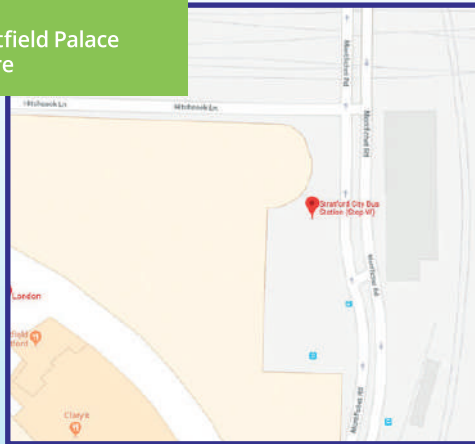

STRATFORD
 Montfichet Road. BUS Stop 20.
 3 min walk from Stratford Rail/
 tube Station
 In front of Westfield Palace
 shopping Centre

BUS STOP G

LIVERPOOL STREET
 Bishopsgate 175, Bus Stop G.
 2 min walk from Liverpool Rail/
 Tube Station. (Approx. 200m)

LONDON STANSTED AIRPORT

A21

UNDERGROUND
STRATFORD
 Montfichet Road
 Bus Stop 20

UNDERGROUND
LIVERPOOL ST.
 Bishops Gate 175
 Bus Stop G

AT STANSTED AIRPORT

•• IMPORTANT REMINDER ••

Passenger should plan to arrive at Stansted Airport at least 3 hours before flight departure. Airport Bus Express does not accept responsibility for any missed flights. Passengers holding OPEN TICKETS are allowed to take any bus, but the PRIORITY BOARD is for passengers who have booked a departure time in advance.

STANSTED AIRPORT → LONDON

STANSTED AIRPORT A21 - BAY 24-25	STRATFORD	LIVERPOOL STREET
04:15	05:00	
04:45	05:30	
05:00	05:50	
07:00	07:50	
07:30	08:20	
08:00	08:50	
08:30	09:20	
09:00	09:50	
09:30	10:20	
10:00	10:50	
11:00	11:50	
12:00	12:50	
12:30	13:20	
13:00	13:50	
13:30	14:20	
14:00	14:50	
14:30	15:20	
15:00	15:50	
15:30	16:20	
16:00	16:50	
16:30	17:20	
17:00	17:50	
17:30	18:20	
18:00	18:50	
18:30	19:20	
19:00	19:50	
19:30	20:20	
20:00	20:50	
20:30	21:20	
21:00	21:50	
22:00	22:50	
22:30	23:20	
23:00	23:50	
23:30	00:20	
00:00	00:50	01:10
00:30	01:20	01:40
01:00	01:50	02:10
01:30	02:20	02:40

LONDON → STANSTED AIRPORT

LIVERPOOL STREET	STRATFORD	STANSTED AIRPORT
02:10	02:35	03:15
02:50	03:05	03:45
03:20	03:35	04:15
03:35	04:05	04:45
	05:05	05:45
	05:35	06:15
	06:05	06:45
	08:05	08:55
	08:35	09:25
	09:05	09:55
	09:35	10:25
	10:05	10:55
	10:35	11:25
	11:05	11:55
	12:05	12:55
	13:05	13:55
	13:35	14:25
	14:05	14:55
	14:35	15:25
	15:00	15:55
	15:35	16:25
	16:05	16:55
	16:35	17:25
	17:05	17:55
	17:35	18:25
	18:05	18:55
	18:35	19:25
	19:05	19:55
	19:35	20:25
	20:05	20:55
	20:35	21:25
	20:50	21:40
	21:35	22:25
	22:05	22:55
	23:05	23:55
	23:35	00:25
	23:50	00:40
	00:35	01:15