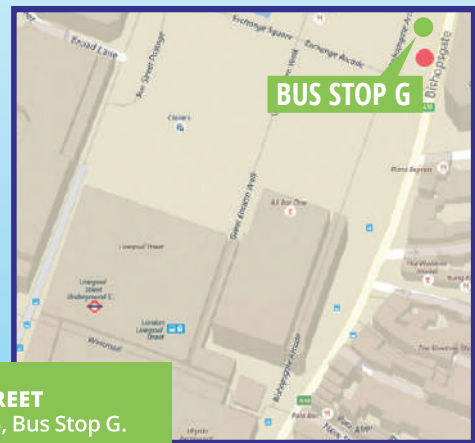

STRATFORD
 Montfichet Road. BUS Stop 20.
 3 min walk from Stratford Rail/
 tube Station
 In front of Westfield Palace
 shopping Centre

BUS STOP G

LIVERPOOL STREET
 Bishopsgate 175, Bus Stop G.
 2 min walk from Liverpool Rail/
 Tube Station. (Approx. 200m)

LONDON STANSTED AIRPORT

A21

UNDERGROUND
STRATFORD
 Montfichet Road
 Bus Stop 20

UNDERGROUND
LIVERPOOL ST.
 Bishops Gate 175
 Bus Stop G

AT STANSTED AIRPORT

•• IMPORTANT REMINDER ••

Passenger should plan to arrive at Stansted Airport at least 3 hours before flight departure. Airport Bus Express does not accept responsibility for any missed flights. Passengers holding OPEN TICKETS are allowed to take any bus, but the PRIORITY BOARD is for passengers who have booked a departure time in advance.

STANSTED AIRPORT → LONDON

STANSTED AIRPORT A21 - BAY 24-25	STRATFORD	LIVERPOOL STREET
04:15	05:00	
04:45	05:30	
05:00	05:50	
07:00	07:50	
07:30	08:20	
08:00	08:50	
08:30	09:20	
09:00	09:50	
09:30	10:20	
10:00	10:50	
11:00	11:50	
12:00	12:50	
12:30	13:20	
13:00	13:50	
13:30	14:20	
14:00	14:50	
14:30	15:20	
15:00	15:50	
15:30	16:20	
16:00	16:50	
16:30	17:20	
17:00	17:50	
17:30	18:20	
18:00	18:50	
18:30	19:20	
19:00	19:50	
19:30	20:20	
20:00	20:50	
20:30	21:20	
21:00	21:50	
22:00	22:50	
22:30	23:20	
23:00	23:50	
23:30	00:20	
00:00	00:50	01:10
00:30	01:20	01:40
01:00	01:50	02:10
01:30	02:20	02:40

LONDON → STANSTED AIRPORT

LIVERPOOL STREET	STRATFORD	STANSTED AIRPORT
02:10	02:35	03:15
02:50	03:05	03:45
03:20	03:35	04:15
03:35	04:05	04:45
	05:05	05:45
	05:35	06:15
	06:05	06:45
	08:05	08:55
	08:35	09:25
	09:05	09:55
	09:35	10:25
	10:05	10:55
	10:35	11:25
	11:05	11:55
	12:05	12:55
	13:05	13:55
	13:35	14:25
	14:05	14:55
	14:35	15:25
	15:00	15:55
	15:35	16:25
	16:05	16:55
	16:35	17:25
	17:05	17:55
	17:35	18:25
	18:05	18:55
	18:35	19:25
	19:05	19:55
	19:35	20:25
	20:05	20:55
	20:35	21:25
	20:50	21:40
	21:35	22:25
	22:05	22:55
	23:05	23:55
	23:35	00:25
	23:50	00:40
	00:35	01:15